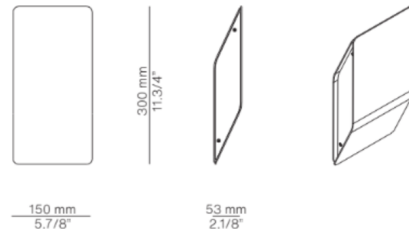

## Shapes Wall Light

By Estiluz

### Description

The Shapes Wall Light transforms geometry into art, blending sleek lines and a soft glow in this sophisticated modern design. Its sculptural profile creates a subtle interplay of light and shadow, bringing depth and personality to a wall. Practical and elegant, it adds an architectural element to hallways, living areas, or feature spaces. Install horizontally or vertically.

### Specifications

COLOR	N/A
BODY FINISH	Champagne
WATTAGE	6.2W
DIMMER	Standard 120V
DIMENSIONS	11.75"W x 5.875"H x 2.125"D
INTEGRATED LED MODULE	1 x LED/6.2W/120V LED
COUNTRY OF ORIGIN	Spain