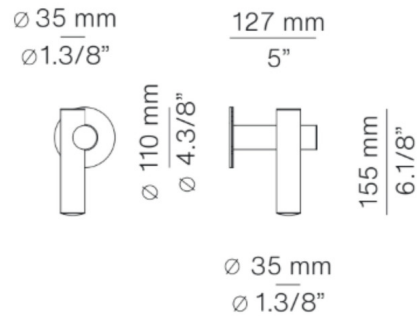

By Estiluz

Description

The Tik Wall Sconce blends minimalist design with sleek architectural character. Its sharp, geometric profile gives even, indirect illumination that enhances walls with a warm glow. Simple yet distinctive, Tik is ideal for hallways, living spaces, and modern interiors seeking a refined, ambient accent.

Shown in grey stone

Specifications

COLOR	N/A
BODY FINISH	Grey Stone
WATTAGE	6.2W
DIMMER	Standard 120V
DIMENSIONS	4.37"W x 6.13"H x 5"D
INTEGRATED LED MODULE	1x LED/6.2W/120V LED
COUNTRY OF ORIGIN	Spain

Technical Information

BEAM ANGLE	30°
COLOR RENDERING	90 CRI
LAMP COLOR	2700K
LUMENS/WATT	105.16
LUMINOUS FLUX	652 lumens

CLICK TO VIEW PRODUCT

Notes: