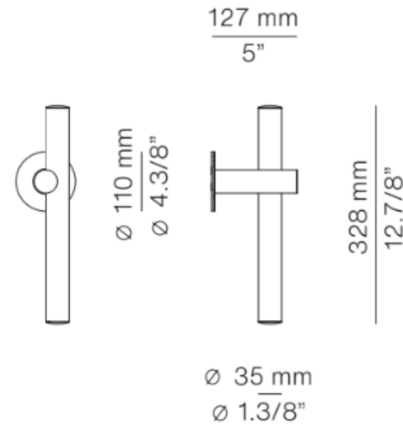

Description

The Tik Wall Up Down Sconce blends minimalist design with sleek architectural character. Its sharp, geometric profile gives even, indirect illumination that enhances walls with a warm glow. Simple yet distinctive, Tik is ideal for hallways, living spaces, and modern interiors seeking a refined, ambient accent.

Shown in anthracite

Specifications

COLOR	N/A
BODY FINISH	Anthracite
WATTAGE	6W
DIMMER	Standard 120V
DIMENSIONS	4.37"W x 12.88"H x 5"D
INTEGRATED LED MODULE	2 x LED/3W/120V LED
COUNTRY OF ORIGIN	Spain

Technical Information

BEAM ANGLE	30°
COLOR RENDERING	90 CRI
LAMP COLOR	2700K
LUMENS/WATT	233.33
LUMINOUS FLUX	700 lumens

CLICK TO VIEW PRODUCT

Notes: