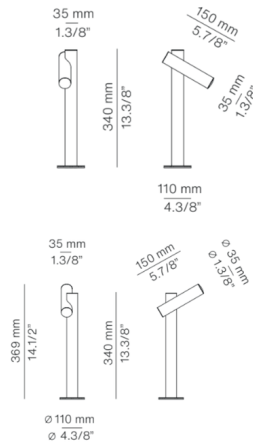

By Estiluz

Description

The Tik Outdoor Path Light blends minimalist design with sleek architectural character. Its sharp, geometric profile gives even, direct light in either the upward or downward facing options. A built-in LED driver allows for direct, easy connection with no need for remotely placed parts. Surface-mounted on a solid base. A double-layer coating ensures high resistance to corrosion and maritime environmental conditions.

Shown in pale green

Specifications

COLOR	N/A
BODY FINISH	Pale Green
WATTAGE	6.2W
DIMMER	Standard 120V
DIMENSIONS	6"W x 13.38"H
INTEGRATED LED MODULE	1 x LED/6.2W/120V LED
COUNTRY OF ORIGIN	Spain

Technical Information

BEAM ANGLE	60°
COLOR RENDERING	90 CRI
LAMP COLOR	2700K
LUMENS/WATT	116.94
LUMINOUS FLUX	725 lumens

CLICK TO VIEW PRODUCT

Notes: