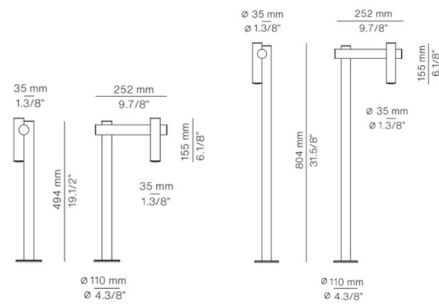

Description

The Tik Outdoor Path Light blends minimalist design with sleek architectural character. Its sharp, geometric profile gives even, direct light downward. A double-layer coating ensures high resistance to corrosion and maritime environmental conditions. The included remote driver is 6.2w and must be installed in an IP65-rated box or indoors. Maximum cable length between driver and fixture is 55 ft.

Shown in pale green

Specifications

COLOR	N/A
BODY FINISH	Pale Green
WATTAGE	6.2W
DIMMER	N/A
DIMENSIONS	9.88"W x 5.88"H
INTEGRATED LED MODULE	1 x LED/6.2W/120V LED
COUNTRY OF ORIGIN	Spain

Technical Information