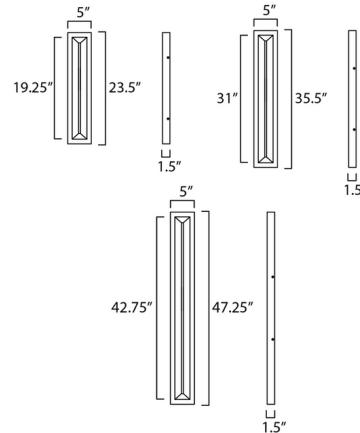

Lightology

lightology.com
866-954-4489
04-26-26

Project: _____

Company: _____

Location: _____ Fixture Type: _____

SPEC #: **ET21545652**

Approved On: _____ Approved By: _____

Fosso Color-Select Outdoor Wall Sconce By Et2

Description

The Fosso Outdoor Wall Sconce delivers modern minimalism with its sleek linear form. Designed to showcase its integrated LED, the sconce features an LED line along the front, as well as up and down lighting. When illuminated, it provides a soft glow and wall wash. Perfect for a front porch, deck, or commercial space. LED color selectable options include 2200K, 2700K, 3000, 3500K, and 4000K.

Specifications

COLOR	N/A
BODY FINISH	Black
WATTAGE	20W
DIMMER	Low Voltage Electronic
DIMENSIONS	5"W x 23.5"H x 1.5"D
INTEGRATED LED MODULE	1 x LED/20W/120-277V LED

Technical Information

COLOR RENDERING	90 CRI
LAMP COLOR	CCT Select
LUMENS/WATT	44.00
LUMINOUS FLUX	880 lumens

Shown in black

CLICK TO VIEW PRODUCT

Notes: