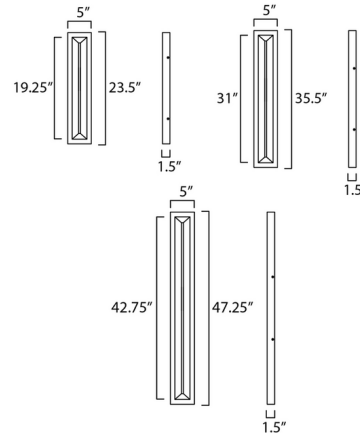

Specifications

COLOR	N/A
BODY FINISH	Black
WATTAGE	20W
DIMMER	Low Voltage Electronic
DIMENSIONS	5"W x 23.5"H x 1.5"D
INTEGRATED LED MODULE	1 x LED/20W/120-277V LED

Technical Information

COLOR RENDERING	90 CRI
LAMP COLOR	CCT Select
LUMENS/WATT	44.00
LUMINOUS FLUX	880 lumens

Shown in black

CLICK TO VIEW PRODUCT

Notes: