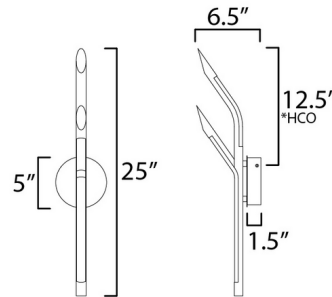

By Et2

Description

Full of angular, diverging lines, the Scion Wall Sconce transforms a flowing tree branch into a modern piece. Its branch features an acrylic diffuser with a line of bright, even LED illumination. Perfect for a powder room, entry, or anywhere you need a touch of geometric whimsy. Dimmable via TRIAC, ELV, or 0-10V dimmers.

Specifications

COLOR	Frost
BODY FINISH	Black
WATTAGE	10W
DIMMER	Low Voltage Electronic
DIMENSIONS	5"W x 25"H x 6.5"D
INTEGRATED LED MODULE	2 x LED/5W/120-277V LED

Technical Information

LAMP LIFE	30000 hours
COLOR RENDERING	90 CRI
LAMP COLOR	3000K
LUMENS/WATT	80.00
LUMINOUS FLUX	400 lumens

Shown in black / frost

*Height from center of outlet to the top of the fixture

CLICK TO VIEW PRODUCT

Notes: