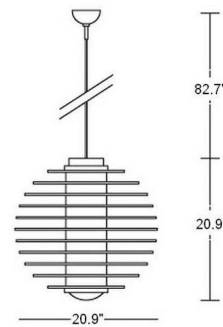

CLICK TO VIEW PRODUCT

Notes: