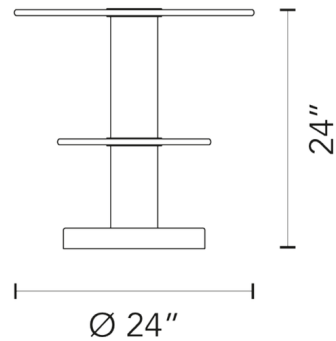

By Fontana Arte

Description

The Tavolino 1932 Table exudes modern style. Two floating glass disks are stacked to make the tabletop and central detail. Use this table in a living room, den or anywhere you need a touch of contemporary style.

Shown in brushed nickel / clear

Specifications

COLOR	Clear
BODY FINISH	Brushed Nickel
WATTAGE	N/A
DIMMER	N/A
DIMENSIONS	24.02"W x 24.02"H x 24.02"D
BULB	N/A

CLICK TO VIEW PRODUCT

Notes: