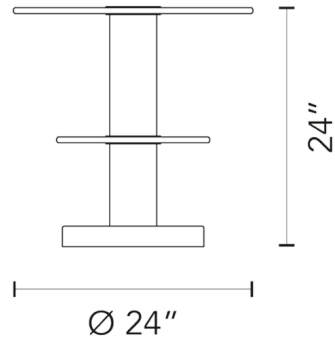

### Specifications

COLOR	Clear
BODY FINISH	Brushed Nickel
WATTAGE	N/A
DIMMER	N/A
DIMENSIONS	24.02"W x 24.02"H x 24.02"D
BULB	N/A

CLICK TO VIEW PRODUCT

Notes: