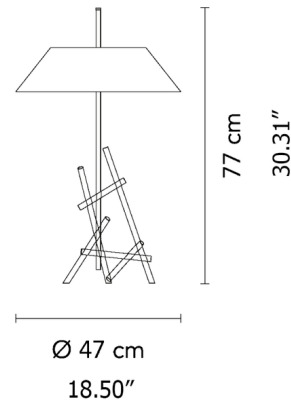

Shown in chrome / white

Specifications

COLOR	White
BODY FINISH	Chrome
WATTAGE	30W
DIMMER	N/A
DIMENSIONS	18.5"W x 30.31"H
BULB NOT INCLUDED	3 x B10/Candelabra (E12)/10W/120V LED

CLICK TO VIEW PRODUCT

Notes: