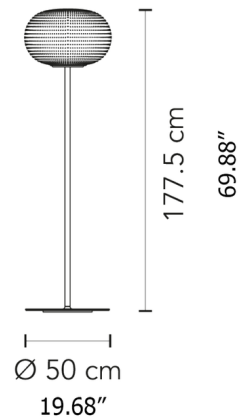

By Fontana Arte

Description

Inspired by patterns made in fresh snow, the Bianca Floor Lamp displays a stunning glass shade with an orderly motif of shallow grooves etched into the white shade. Each piece is mouth blown, belt sanded and dipped in acid to create the distinctive 'silk effect' of fine glassware. When illuminated, the Bianca provides a soft ambient light. On/off switch on the cord.

Specifications

| | |
|-------------------|-----------------------------------|
| COLOR | N/A |
| BODY FINISH | White |
| WATTAGE | 17W |
| DIMMER | Included |
| DIMENSIONS | 19.69"W x 69.88"H |
| BULB NOT INCLUDED | 1 x A19/Medium (E26)/17W/120V LED |

Shown in white

CLICK TO VIEW PRODUCT

Notes: