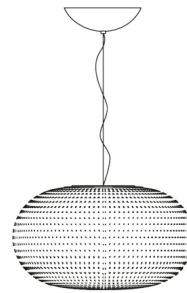

By Fontana Arte

Description

Inspired by patterns made in fresh snow, the Bianca Pendant displays a stunning glass shade with an orderly motif of shallow grooves etched into the white shade. Each piece is mouth blown, belt sanded and dipped in acid to create the distinctive 'silk effect' of fine glassware. When illuminated, the Bianca provides a soft ambient light.

Specifications

COLOR N/A
BODY FINISH White
WATTAGE 17W
DIMMER Standard 120V
DIMENSIONS 19.69"W x 13.78"H
BULB NOT INCLUDED 1 x A19/Medium (E26)/17W/120V LED

Technical Information

PRODUCT DIMENSIONS Cable: 98"

Shown in white

Ø 16 - 30 - 50 cm

6.29" - 11.81" - 19.68"

250 cm

11.5 - 19 - 35 cm

4.52" - 7.48" - 13.77"

98.42"

CLICK TO VIEW PRODUCT