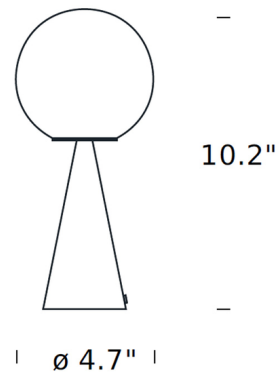

CLICK TO VIEW PRODUCT

Notes: