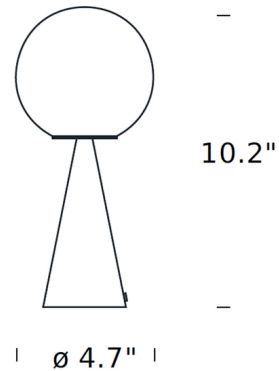

CLICK TO VIEW PRODUCT

Notes: