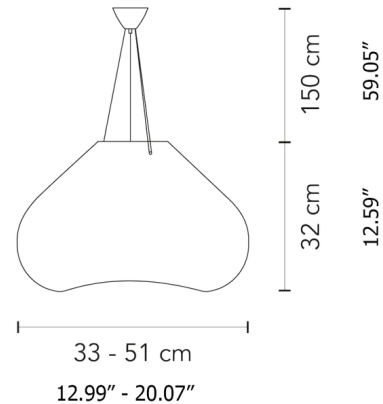

Description

Drawing inspiration from floating soap bubbles, the Bolla Pendant brings an effervescent whimsy to modern lighting. Its organically shaped blown-glass body has an iridescent-effect, amplified when illuminated. Hang solo or in clusters for a dramatic effect. A blue fabric covered power cable adds a hint of color.

Shown in transparent

Specifications

COLOR	N/A
BODY FINISH	Transparent
WATTAGE	77W
DIMMER	Standard 120V
DIMENSIONS	20.08"W x 12.6"H
BULB NOT INCLUDED	1 x A19/Medium (E26)/77W/120V LED

CLICK TO VIEW PRODUCT