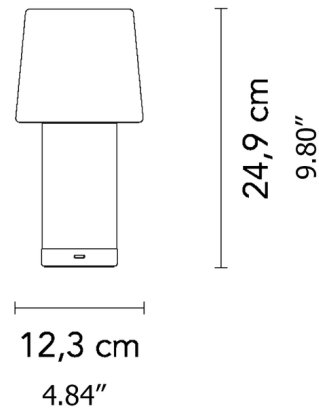

CLICK TO VIEW PRODUCT

Notes: