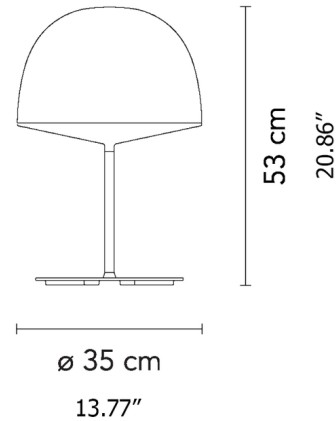

### Specifications

COLOR	N/A
BODY FINISH	White
WATTAGE	51W
DIMMER	N/A
DIMENSIONS	13.78"W x 20.87"H
BULB NOT INCLUDED	3 x A19/Medium (E26)/17W/120V LED

CLICK TO VIEW PRODUCT

Notes: