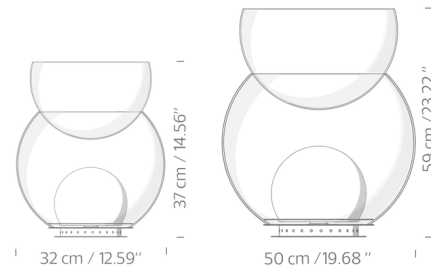

Description

Half vase, half lamp, Giova Table Lamp blends the two functions in this sleek work of art. A translucent bowl is positioned on a metal base and houses the frosted light source. Set above is a smaller bowl in blown pulegoso glass, meaning with irregular bubbles, which serves as a simple vase. Fill with a floral arrangement, greenery, or leave it empty to display the stunning glasswork.

Shown in gold / gray

Specifications

COLOR Gray
BODY FINISH Gold
WATTAGE 100W
DIMMER N/A
DIMENSIONS 19.69"W x 23.23"H
BULB NOT INCLUDED 1 x A19/Medium (E26)/100W/120V LED

CLICK TO VIEW PRODUCT

Notes: