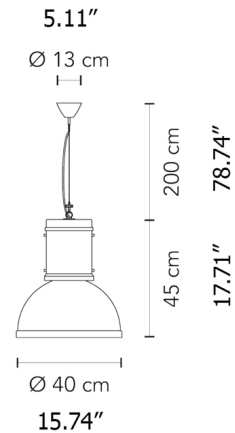

Description

Set an industrial tone with the Lampara Pendant. This modern update to a classic warehouse pendant features a sleek dome shade that directs light downward and reduces glare. An exposed power cable forms a slight wave in contrast with the steel support cable. Ideal for a modern kitchen, dining room, or open loft space.

Shown in white

Specifications

COLOR	N/A
BODY FINISH	White
WATTAGE	17W
DIMMER	Standard 120V
DIMENSIONS	15.75"W x 17.72"H
BULB NOT INCLUDED	1 x A19/Medium (E26)/17W/120V LED

CLICK TO VIEW PRODUCT

Notes: