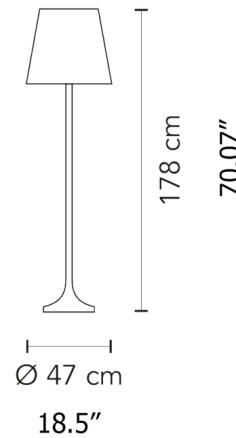

### Specifications

COLOR	N/A
BODY FINISH	White
WATTAGE	68W
DIMMER	N/A
DIMENSIONS	18.5"W x 70.08"H
BULB NOT INCLUDED	4 x A19/Medium (E26)/17W/120V LED

CLICK TO VIEW PRODUCT

Notes: