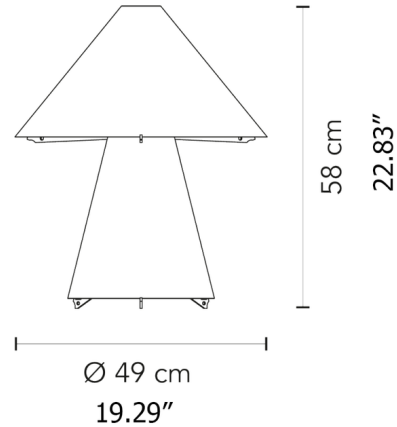

Shown in transparent / white

Specifications

COLOR White
BODY FINISH Transparent
WATTAGE 116W
DIMMER N/A
DIMENSIONS 19.29"W x 22.83"H
BULB NOT INCLUDED 1 x A19/Medium (E26)/116W/120V LED

CLICK TO VIEW PRODUCT