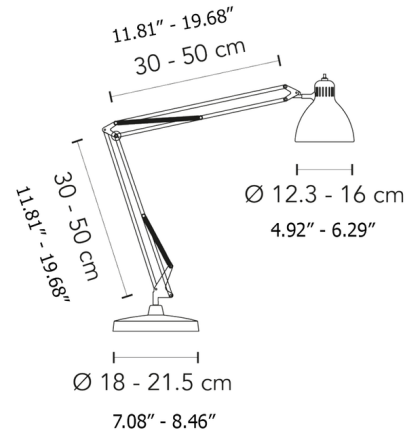

By Fontana Arte

Description

The Naska Table Light is a classic design from 1933. Simple and functional, its adjustable arm allows you to direct the light where needed. Perfect for a desk or bedside. Rotating on/off switch located at the top of the shade. Black power cable and plug.

Shown in black

Specifications

COLOR	N/A
BODY FINISH	Black
WATTAGE	46W
DIMMER	N/A
DIMENSIONS	4.92"W x 11.81"D
BULB NOT INCLUDED	1 x A19/Medium (E26)/46W/120V LED

CLICK TO VIEW PRODUCT

Notes: