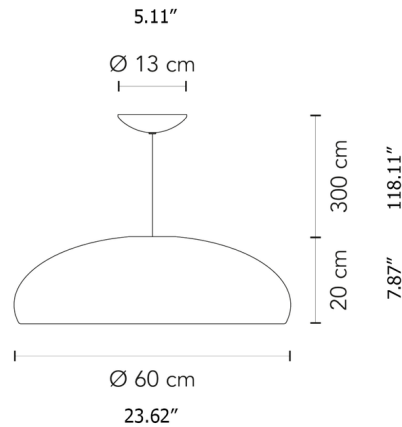

### Specifications

COLOR . . . . . N/A  
BODY FINISH . . . . . Red  
WATTAGE . . . . . 21W  
DIMMER . . . . . Standard 120V  
DIMENSIONS . . . . . 23.62"W x 7.87"H  
BULB NOT INCLUDED . . . . . 3 x A19/Medium (E26)/7W/120V LED

### Technical Information

PRODUCT DIMENSIONS . . . . . Cord: 118"

Shown in red

CLICK TO VIEW PRODUCT

Notes: