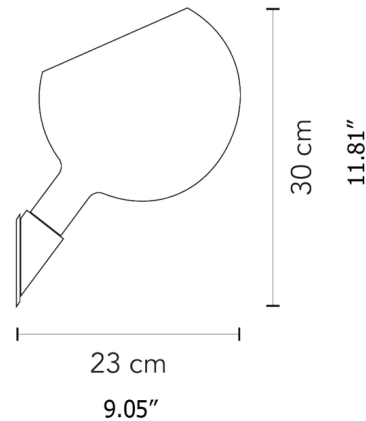

Description

The Parola Wall Light showcases master glass working in this modern accent piece. A delicate blown glass shade perches on an angled stem, and is anchored with a sleek metal base. This sleek lamp is perfect for an entry, hallway, or dining room.

Shown in clear / white

Specifications

COLOR	White
BODY FINISH	Clear
WATTAGE	7W
DIMMER	Standard 120V
DIMENSIONS	9.06"W x 11.81"H x 9.05"D
BULB NOT INCLUDED	1 x B10/Candelabra (E12)/7W/120V LED

CLICK TO VIEW PRODUCT