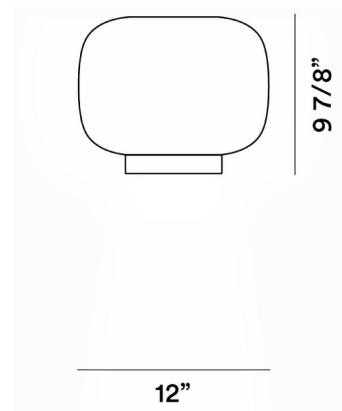

Shown in white / white

Specifications

COLOR White
BODY FINISH White
WATTAGE 25W
DIMMER Standard 120V
DIMENSIONS 12"W x 9.87"H
BULB NOT INCLUDED 1 x A19/Medium (E26)/25W/120V LED

CLICK TO VIEW PRODUCT

Notes: