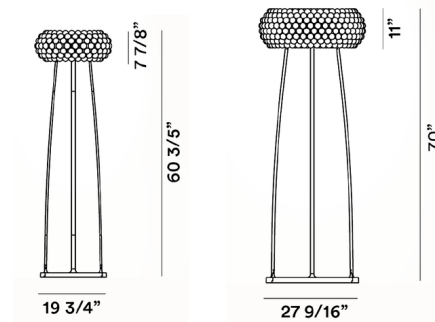

CLICK TO VIEW PRODUCT

Notes: