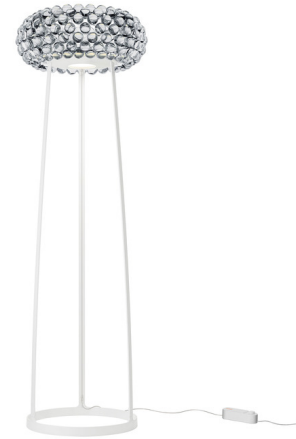

Lightology

lightology.com
866-954-4489
05-17-26

Project: _____

Company: _____

Location: _____ Fixture Type: _____

SPEC #: **FOS1545970**

Approved On: _____ Approved By: _____

Caboche Plus Floor Lamp By Foscarini

Description

A genuine design gem, sparkling and precious like a bracelet, it has a metal base with a circular design that reflects the shape of the diffuser. Redesigned with new arches, a new twist-lock attachment system and new spheres, beside a new LED board. When switched on, light is diffused from inside the spheres, creating an upward and downward lighting effect as well as spreading light around the room. Dimmer switch on cord.

Specifications

COLOR White
BODY FINISH Transparent
WATTAGE 27W
DIMMER Included
DIMENSIONS 19.75"W x 60.25"H
INTEGRATED LED MODULE 1 x LED/27W/120V LED

Technical Information

COLOR RENDERING 90 CRI
LAMP COLOR 2700K
LUMENS/WATT 118.52
LUMINOUS FLUX 3200 lumens

Shown in transparent / white

CLICK TO VIEW PRODUCT

Notes: