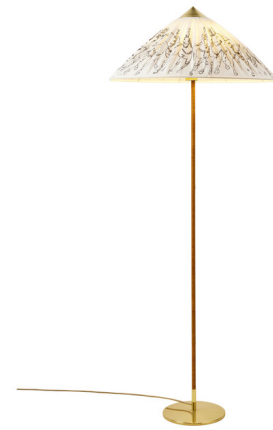

Lightology

lightology.com
866-954-4489
06-29-26

Project: _____
Company: _____
Location: _____ Fixture Type: _____
SPEC #: **GUB1546246**
Approved On: _____ Approved By: _____

Gubi x Garro Editions Tynell 9602 Floor Lamp By Gubi

Description

The Gubi x Garro Editions Tynell 9602 Floor Lamp is a special edition of Paavo Tynell's iconic 1935 design. Tynell offers a playful design providing ambient light with a shallow conical shade set atop a slim stem. The lamp's stem is wrapped with lacquered rattan for a warm, earthy texture characteristic of Tynell's designs. In collaboration with Garro Editions, this version of the 9602 Floor Lamp is topped with a pleated linen shade printed with English artist Henry Moore's drawing 'Haringey Circus Horses'. Originally created in 1956 as a spontaneous pen and ink sketch, Moore's work was selected by Garro Editions founder Heloise Garro due to its bold, dynamic expression. The drawing's fluid lines and Tynell's sleek geometry create a striking contrast that elevates both the drawing and the lamp. On/off switch located on stem.

Specifications

COLOR Haringey Circus Horses
BODY FINISH Brass
WATTAGE 26W
DIMMER N/A
DIMENSIONS 24.8"W x 60.4"H
BULB NOT INCLUDED 2 x A19/Medium (E26)/13W/120V LED
COUNTRY OF ORIGIN China

Technical Information

PRODUCT DIMENSIONS Cord Length: 78.7"
LUMENS/WATT 76.92
LUMINOUS FLUX 1000 lumens

Shown in brass / haringey circus horses

CLICK TO VIEW PRODUCT

Notes: