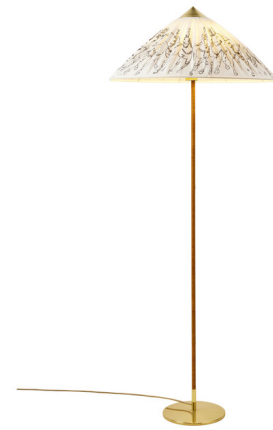

Lightology

lightology.com
866-954-4489
04-25-26

Project: _____
Company: _____
Location: _____ Fixture Type: _____
SPEC #: **GUB1546246**
Approved On: _____ Approved By: _____

Gubi x Garro Editions Tynell 9602 Floor Lamp By Gubi

Description

The Gubi x Garro Editions Tynell 9602 Floor Lamp is a special edition of Paavo Tynell's iconic 1935 design. Tynell offers a playful design providing ambient light with a shallow conical shade set atop a slim stem. The lamp's stem is wrapped with lacquered rattan for a warm, earthy texture characteristic of Tynell's designs. In collaboration with Garro Editions, this version of the 9602 Floor Lamp is topped with a pleated linen shade printed with English artist Henry Moore's drawing 'Haringey Circus Horses'. Originally created in 1956 as a spontaneous pen and ink sketch, Moore's work was selected by Garro Editions founder Heloise Garro due to its bold, dynamic expression. The drawing's fluid lines and Tynell's sleek geometry create a striking contrast that elevates both the drawing and the lamp. On/off switch located on stem.

Specifications

COLOR Haringey Circus Horses
BODY FINISH Brass
WATTAGE 26W
DIMMER N/A
DIMENSIONS 24.8"W x 60.4"H
BULB NOT INCLUDED 2 x A19/Medium (E26)/13W/120V LED
COUNTRY OF ORIGIN China

Technical Information

PRODUCT DIMENSIONS Cord Length: 78.7"
LUMENS/WATT 76.92
LUMINOUS FLUX 1000 lumens

Shown in brass / haringey circus horses

CLICK TO VIEW PRODUCT

Notes: