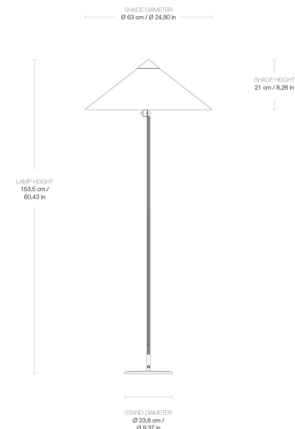

Specifications

COLOR Haringey Circus Horses
BODY FINISH Brass
WATTAGE 26W
DIMMER N/A
DIMENSIONS 24.8"W x 60.4"H
BULB NOT INCLUDED 2 x A19/Medium (E26)/13W/120V LED
COUNTRY OF ORIGIN China

Technical Information

PRODUCT DIMENSIONS Cord Length: 78.7"
LUMENS/WATT 76.92
LUMINOUS FLUX 1000 lumens

Shown in brass / haringey circus horses

CLICK TO VIEW PRODUCT

Notes: