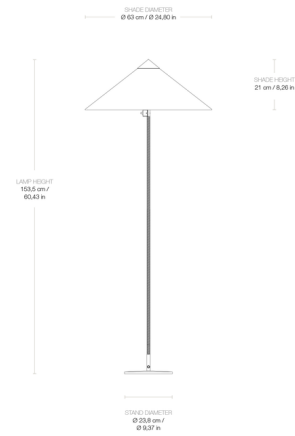

Description

The Gubi x Garro Editions Tynell 9602 Floor Lamp is a special edition of Paavo Tynell's iconic 1935 design. Tynell offers a playful design providing ambient light with a shallow conical shade set atop a slim stem. The lamp's stem is wrapped with lacquered rattan for a warm, earthy texture characteristic of Tynell's designs. In collaboration with Garro Editions, this version of the 9602 Floor Lamp is topped with a pleated linen shade printed with English artist Henry Moore's drawing 'Haringey Circus Horses'. Originally created in 1956 as a spontaneous pen and ink sketch, Moore's work was selected by Garro Editions founder Heloise Garro due to its bold, dynamic expression. The drawing's fluid lines and Tynell's sleek geometry create a striking contrast that elevates both the drawing and the lamp. On/off switch located on stem.

Specifications

COLOR Haringey Circus Horses
BODY FINISH Brass
WATTAGE 26W
DIMMER N/A
DIMENSIONS 24.8"W x 60.4"H
BULB NOT INCLUDED 2 x A19/Medium (E26)/13W/120V LED
COUNTRY OF ORIGIN China

Technical Information

PRODUCT DIMENSIONS Cord Length: 78.7"
LUMENS/WATT 76.92
LUMINOUS FLUX 1000 lumens

Shown in brass / haringey circus horses

CLICK TO VIEW PRODUCT

Notes: