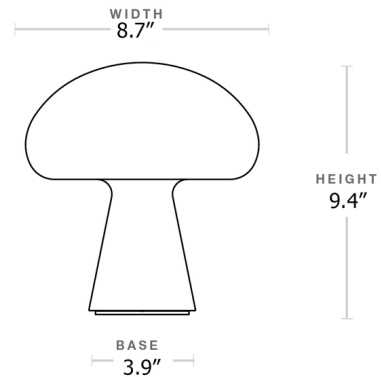

Shown in mellow yellow

Specifications

COLOR	N/A
BODY FINISH	Mellow Yellow
WATTAGE	2.5W
DIMMER	Included
DIMENSIONS	8.9"W x 9.3"H
INTEGRATED LED MODULE	1 x LED/2.5W/5V LED
COUNTRY OF ORIGIN	China

Technical Information

LUMENS/WATT	100.00
LUMINOUS FLUX	250 lumens

CLICK TO VIEW PRODUCT

Notes: