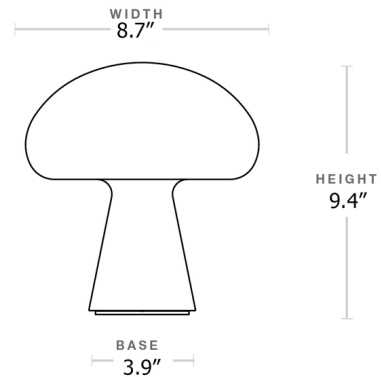

Shown in mellow yellow

Specifications

COLOR	N/A
BODY FINISH	Mellow Yellow
WATTAGE	2.5W
DIMMER	Included
DIMENSIONS	8.9"W x 9.3"H
INTEGRATED LED MODULE	1 x LED/2.5W/5V LED
COUNTRY OF ORIGIN	China

Technical Information