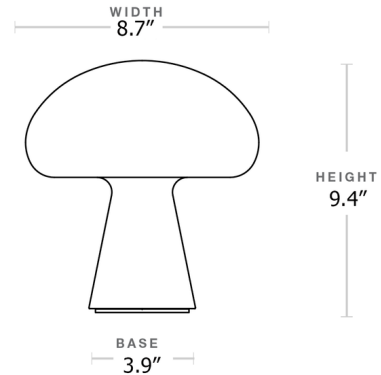

CLICK TO VIEW PRODUCT

Notes: