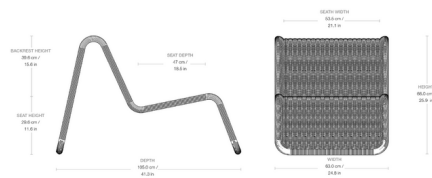

Shown in rattan

Specifications

COLOR	N/A
BODY FINISH	Rattan
WATTAGE	N/A
DIMMER	N/A
DIMENSIONS	24.8\"W x 25.9\"H x 41.3\"D
BULB	N/A
COUNTRY OF ORIGIN	Indonesia

CLICK TO VIEW PRODUCT

Notes: