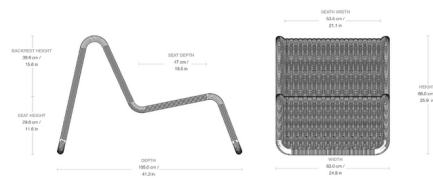

### Specifications

COLOR	N/A
BODY FINISH	Rattan
WATTAGE	N/A
DIMMER	N/A
DIMENSIONS	24.8"W x 25.9"H x 41.3"D
BULB	N/A
COUNTRY OF ORIGIN	Indonesia

CLICK TO VIEW PRODUCT

Notes: