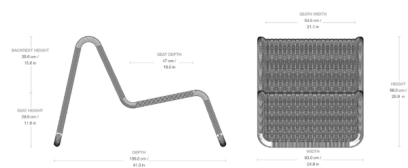

### Specifications

COLOR	N/A
BODY FINISH	Natural
WATTAGE	N/A
DIMMER	N/A
DIMENSIONS	24.8"W x 25.9"H x 41.3"D
BULB	N/A
COUNTRY OF ORIGIN	Indonesia

CLICK TO VIEW PRODUCT

Notes: