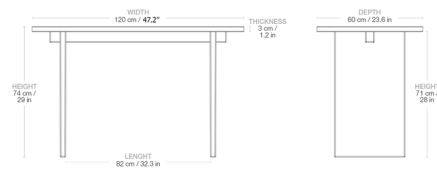

Shown in brown / black oak veneer

Specifications

COLOR N/A
BODY FINISH Brown / Black Oak Veneer
WATTAGE N/A
DIMMER N/A
DIMENSIONS 47.2"W x 29"H x 23.6"D
BULB N/A
COUNTRY OF ORIGIN China

CLICK TO VIEW PRODUCT