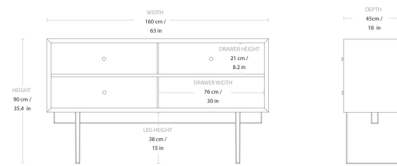

### Specifications

COLOR	N/A
BODY FINISH	Light Oak Veneer
WATTAGE	N/A
DIMMER	N/A
DIMENSIONS	62.99"W x 35.4"H x 17.7"D
BULB	N/A
COUNTRY OF ORIGIN	China

CLICK TO VIEW PRODUCT

Notes: