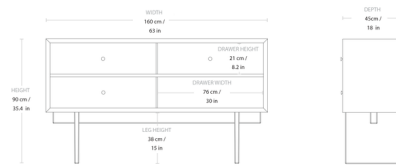

Description

The shape of the Private Sideboard was inspired by the elegant simplicity of antique Japanese furniture. The oak veneer covered piece consists of a rectangular body atop two vertical legs for a sturdy build that is light in appearance. Private's expert craftsmanship and versatile design make it suitable for a variety of applications and interior styles.

Shown in light oak veneer

Specifications

COLOR	N/A
BODY FINISH	Light Oak Veneer
WATTAGE	N/A
DIMMER	N/A
DIMENSIONS	62.99"W x 35.4"H x 17.7"D
BULB	N/A
COUNTRY OF ORIGIN	China

CLICK TO VIEW PRODUCT

Notes: