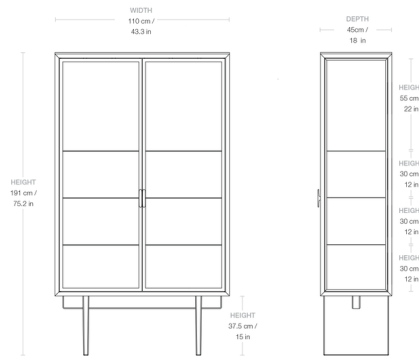

### Description

The shape of the Private Vitrine was inspired by the elegant simplicity of antique Japanese furniture. The oak veneer covered base features two vertical legs with a horizontal crossbar for a sturdy build that is light in appearance. The base is topped with a rectangular glass case that is perfect for storing and displaying decorative objects. Private's expert craftsmanship and versatile design make it suitable for a variety of applications and interior styles.

### Specifications

COLOR	N/A
BODY FINISH	Brown / Black Oak Veneer
WATTAGE	N/A
DIMMER	N/A
DIMENSIONS	43.3"W x 75.2"H x 17.7"D
BULB	N/A
COUNTRY OF ORIGIN	China

CLICK TO VIEW PRODUCT

Notes: