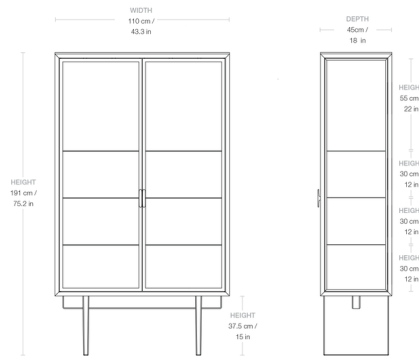

Description

The shape of the Private Vitrine was inspired by the elegant simplicity of antique Japanese furniture. The oak veneer covered base features two vertical legs with a horizontal crossbar for a sturdy build that is light in appearance. The base is topped with a rectangular glass case that is perfect for storing and displaying decorative objects. Private's expert craftsmanship and versatile design make it suitable for a variety of applications and interior styles.

Shown in brown / black oak veneer

Specifications

COLOR	N/A
BODY FINISH	Brown / Black Oak Veneer
WATTAGE	N/A
DIMMER	N/A
DIMENSIONS	43.3"W x 75.2"H x 17.7"D
BULB	N/A
COUNTRY OF ORIGIN	China

CLICK TO VIEW PRODUCT