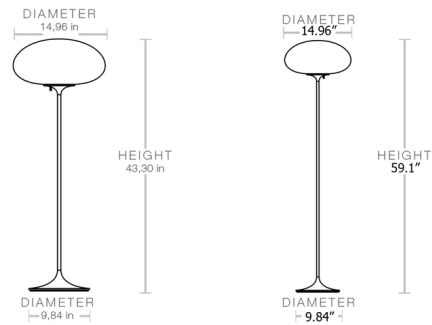

By Gubi

Description

Originally designed by Bill Curry in 1962, the Stemlite lamp series was the first total look lamp, which replaced the traditional base-and-shade design with a single, self-contained unit. The Stemlite Floor Lamp is Gubi's take on remastering this classic design for the modern era. Featuring an opal glass diffuser atop a slim stem, Stemlite will add a touch of mid-century style to any interior. Rotary dimmer switch located beneath shade. Note: The 59.1 inch size is only available in Black Chrome finish.

Shown in black chrome / opal

Specifications

COLOR Opal
BODY FINISH Black Chrome
WATTAGE 10W
DIMMER Included
DIMENSIONS 14.96"W x 43.3"H
BULB NOT INCLUDED 1 x A19/Medium (E26)/10W/120V LED
COUNTRY OF ORIGIN China