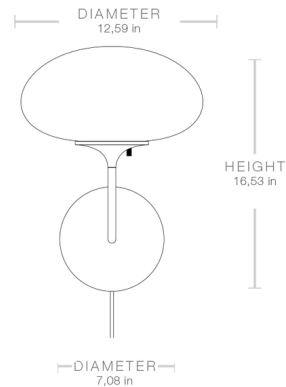

### Specifications

COLOR	Opal
BODY FINISH	Black Chrome
WATTAGE	10W
DIMMER	Included
DIMENSIONS	12.6"W x 16.5"H x 13.4"D
BULB NOT INCLUDED	1 x A19/Medium (E26)/10W/120V LED
COUNTRY OF ORIGIN	China

### Technical Information

PRODUCT DIMENSIONS	Backplate: 7.1" diameter
--------------------	--------------------------

CLICK TO VIEW PRODUCT

Notes: