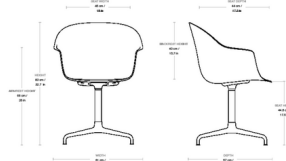

Lightology

lightology.com
866-954-4489
05-25-26

Project: _____

Company: _____

Location: _____ Fixture Type: _____

SPEC #: **GUB1546339**

Approved On: _____ Approved By: _____

Bat Fixed Height Meeting Chair

By Gubi

Description

The Bat Fixed Height Meeting Chair is a dynamic office chair crafted with Scandinavian influence and prioritizes simplicity and functionality. Sculpted in a distinctive webbed bat wing silhouette, this chair adds a striking look to any arrangement. The rounded shells allow for a longer, more comfortable seating experience, while the optional casters make mobility a possibility. Use this modern piece to elevate the look of an office or home's design scheme.

Shown in black / new beige

Fixed without Casters

Fixed with Casters

Specifications

| | |
|-------------------|------------------------|
| COLOR | New Beige |
| BODY FINISH | Black |
| WATTAGE | N/A |
| DIMMER | N/A |
| DIMENSIONS | 24"W x 32.7"H x 22.4"D |
| BULB | N/A |
| COUNTRY OF ORIGIN | Poland |