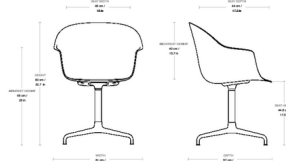

Lightology

lightology.com
866-954-4489
07-11-26

Project: _____

Company: _____

Location: _____ Fixture Type: _____

SPEC #: **GUB1546339**

Approved On: _____ Approved By: _____

Bat Fixed Height Meeting Chair By Gubi

Description

The Bat Fixed Height Meeting Chair is a dynamic office chair crafted with Scandinavian influence and prioritizes simplicity and functionality. Sculpted in a distinctive webbed bat wing silhouette, this chair adds a striking look to any arrangement. The rounded shells allow for a longer, more comfortable seating experience, while the optional casters make mobility a possibility. Use this modern piece to elevate the look of an office or home's design scheme.

Shown in black / new beige

Fixed without Casters

Fixed with Casters

Specifications

COLOR	New Beige
BODY FINISH	Black
WATTAGE	N/A
DIMMER	N/A
DIMENSIONS	24"W x 32.7"H x 22.4"D
BULB	N/A
COUNTRY OF ORIGIN	Poland