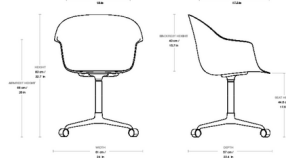

Lightology

lightology.com
866-954-4489
07-11-26

Project: _____

Company: _____

Location: _____ Fixture Type: _____

SPEC #: **GUB1546339**

Approved On: _____ Approved By: _____

Bat Fixed Height Meeting Chair By Gubi

Description

The Bat Fixed Height Meeting Chair is a dynamic office chair crafted with Scandinavian influence and prioritizes simplicity and functionality. Sculpted in a distinctive webbed bat wing silhouette, this chair adds a striking look to any arrangement. The rounded shells allow for a longer, more comfortable seating experience, while the optional casters make mobility a possibility. Use this modern piece to elevate the look of an office or home's design scheme.

Shown in black / new beige

Fixed without Casters

Fixed with Casters

Specifications

COLOR	New Beige
BODY FINISH	Black
WATTAGE	N/A
DIMMER	N/A
DIMENSIONS	24"W x 32.7"H x 22.4"D
BULB	N/A
COUNTRY OF ORIGIN	Poland