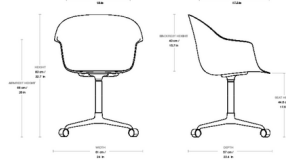

Lightology

lightology.com
866-954-4489
05-25-26

Project: _____

Company: _____

Location: _____ Fixture Type: _____

SPEC #: **GUB1546339**

Approved On: _____ Approved By: _____

Bat Fixed Height Meeting Chair

By Gubi

Description

The Bat Fixed Height Meeting Chair is a dynamic office chair crafted with Scandinavian influence and prioritizes simplicity and functionality. Sculpted in a distinctive webbed bat wing silhouette, this chair adds a striking look to any arrangement. The rounded shells allow for a longer, more comfortable seating experience, while the optional casters make mobility a possibility. Use this modern piece to elevate the look of an office or home's design scheme.

Shown in black / new beige

Fixed without Casters

Fixed with Casters

Specifications

| | |
|-------------------|------------------------|
| COLOR | New Beige |
| BODY FINISH | Black |
| WATTAGE | N/A |
| DIMMER | N/A |
| DIMENSIONS | 24"W x 32.7"H x 22.4"D |
| BULB | N/A |
| COUNTRY OF ORIGIN | Poland |