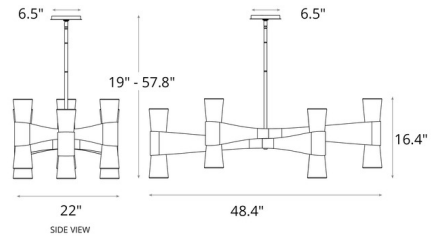

Specifications

COLOR Clear
BODY FINISH Dark Smoke
WATTAGE 108W
DIMMER Standard 120V
DIMENSIONS 48.4"L x 22"W x 16.4"H
BULB NOT INCLUDED 12 x JCD/G9/9W/120V LED
COUNTRY OF ORIGIN United States

Technical Information

PRODUCT DIMENSIONS Downrods: One 3", One 6" and Three 12" Included

Notes:

Shown in dark smoke / clear

CLICK TO VIEW PRODUCT