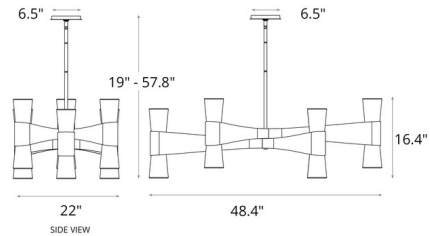

### Specifications

COLOR . . . . . Clear  
BODY FINISH . . . . . Dark Smoke  
WATTAGE . . . . . 108W  
DIMMER . . . . . Standard 120V  
DIMENSIONS . . . . . 48.4"L x 22"W x 16.4"H  
BULB NOT INCLUDED . . . . . 12 x JCD/G9/9W/120V LED  
COUNTRY OF ORIGIN . . . . . United States

### Technical Information

PRODUCT DIMENSIONS . . . . . Downrods: One 3", One 6" and Three 12" Included

Notes:

Shown in dark smoke / clear

CLICK TO VIEW PRODUCT