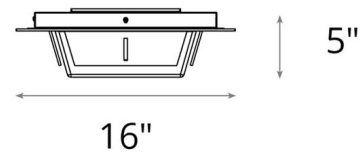

Shown in coastal burnished steel / opal

Specifications

COLOR	Opal
BODY FINISH	Coastal Burnished Steel
WATTAGE	23W
DIMMER	Standard 120V
DIMENSIONS	16"W x 5"H
INTEGRATED LED MODULE	1 x LED/23W/120V LED
COUNTRY OF ORIGIN	United States