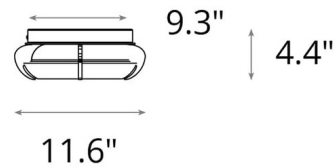

CLICK TO VIEW PRODUCT

Notes: