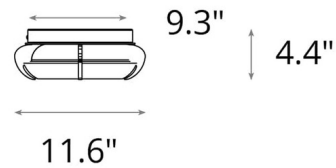

CLICK TO VIEW PRODUCT

Notes: