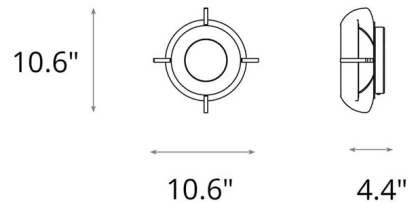

CLICK TO VIEW PRODUCT

Notes: