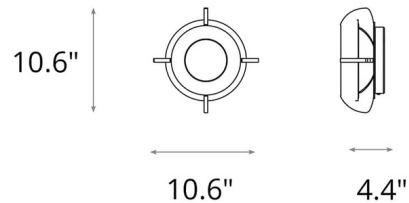

Shown in modern brass / seeded clear

Specifications

COLOR	Seeded Clear
BODY FINISH	Modern Brass
WATTAGE	10W
DIMMER	Standard 120V
DIMENSIONS	10.6"W x 10.6"H x 4.4"D
INTEGRATED LED MODULE	1 x LED/10W/120V LED
COUNTRY OF ORIGIN	United States