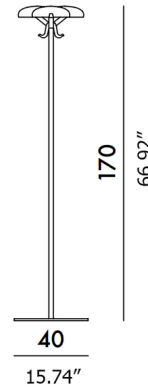

## Alta Tensione Hall Stand

By Kartell

### Specifications

COLOR	N/A
BODY FINISH	Blue
WATTAGE	N/A
DIMMER	N/A
DIMENSIONS	15.75"W x 66.93"H
BULB	N/A

CLICK TO VIEW PRODUCT

Notes: