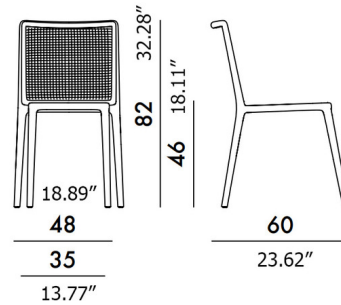

Lightology

lightology.com
866-954-4489
05-18-26

Project: _____

Company: _____

Location: _____ Fixture Type: _____

SPEC #: **KRL1546854**

Approved On: _____ Approved By: _____

Belvedere Vienna Chair - Set of 2

Shown in burgundy / natural

Specifications

COLOR	Natural
BODY FINISH	Burgundy
WATTAGE	N/A
DIMMER	N/A
DIMENSIONS	18.89"W x 32.28"H x 23.62"D
BULB	N/A

CLICK TO VIEW PRODUCT

Notes: