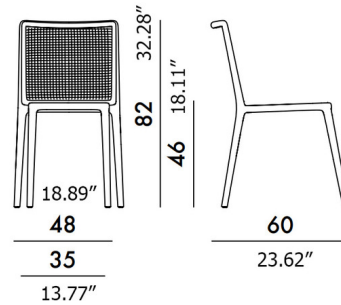

Lightology

lightology.com
866-954-4489
07-06-26

Project: _____

Company: _____

Location: _____ Fixture Type: _____

SPEC #: **KRL1546854**

Approved On: _____ Approved By: _____

Belvedere Vienna Chair - Set of 2

Shown in burgundy / natural

Specifications

COLOR	Natural
BODY FINISH	Burgundy
WATTAGE	N/A
DIMMER	N/A
DIMENSIONS	18.89"W x 32.28"H x 23.62"D
BULB	N/A

CLICK TO VIEW PRODUCT

Notes: