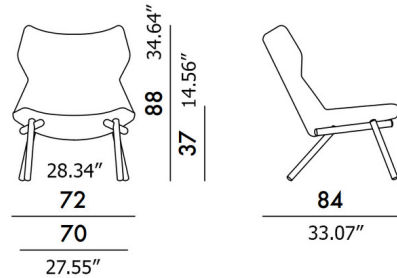

By Kartell

Description

The Foliage Armchair is designed for ultimate relaxation. Its frame provides support for a comfortable seat, finished with a top-stitched leaf pattern. Available in a vibrant array of colors, this chair is sure to provide lasting, vibrant comfort.

Shown in white / skorpios aquamarine

6086

Specifications

COLOR Skorpios Aquamarine
BODY FINISH White
WATTAGE N/A
DIMMER N/A
DIMENSIONS 28.35"W x 34.65"H x 33.07"D
BULB N/A

CLICK TO VIEW PRODUCT

Notes: