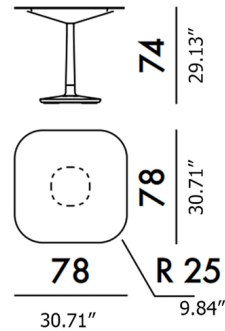

Lightology

lightology.com
866-954-4489
05-18-26

Project: _____

Company: _____

Location: _____ Fixture Type: _____

SPEC #: **KRL1546964**

Approved On: _____ Approved By: _____

Multiplo Small Square Outdoor Table

By Kartell

Description

Simple yet elegant, the Multiplo Small Square Table is the perfect piece for a patio or deck. The durable stoneware top comes in two vibrant colors, with matching, sturdy square base. Pair with other pieces from the Multiplo family to create a cohesive, relaxing outdoor space.

Specifications

COLOR	N/A
BODY FINISH	Green
WATTAGE	N/A
DIMMER	N/A
DIMENSIONS	30.71"W x 29.13"H x 30.71"D
BULB	N/A

CLICK TO VIEW PRODUCT

Notes: