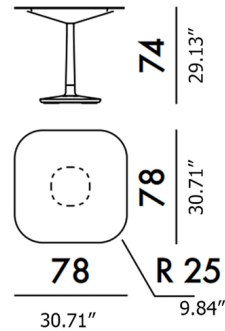

Lightology

lightology.com
866-954-4489
05-18-26

Project: _____

Company: _____

Location: _____ Fixture Type: _____

SPEC #: **KRL1546964**

Approved On: _____ Approved By: _____

Multiplo Small Square Outdoor Table

By Kartell

Description

Simple yet elegant, the Multiplo Small Square Table is the perfect piece for a patio or deck. The durable stoneware top comes in two vibrant colors, with matching, sturdy square base. Pair with other pieces from the Multiplo family to create a cohesive, relaxing outdoor space.

Shown in green

Specifications

COLOR	N/A
BODY FINISH	Green
WATTAGE	N/A
DIMMER	N/A
DIMENSIONS	30.71"W x 29.13"H x 30.71"D
BULB	N/A

CLICK TO VIEW PRODUCT

Notes: