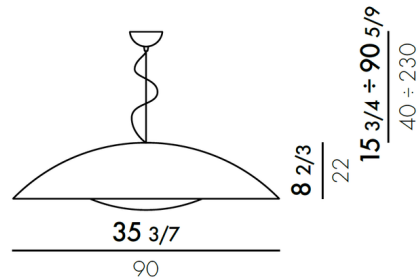

### Specifications

COLOR	N/A
BODY FINISH	Forest Green
WATTAGE	54W
DIMMER	Standard 120V
DIMENSIONS	35.43"W x 8.66"H
BULB NOT INCLUDED	3 x A19/Medium (E26)/18W/120V LED

CLICK TO VIEW PRODUCT

Notes: