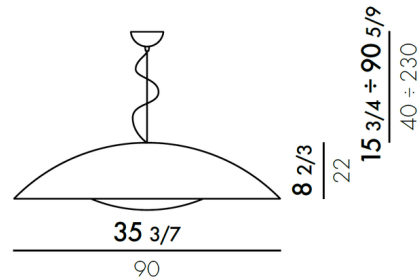

Shown in forest green

Specifications

COLOR	N/A
BODY FINISH	Forest Green
WATTAGE	54W
DIMMER	Standard 120V
DIMENSIONS	35.43"W x 8.66"H
BULB NOT INCLUDED	3 x A19/Medium (E26)/18W/120V LED

CLICK TO VIEW PRODUCT