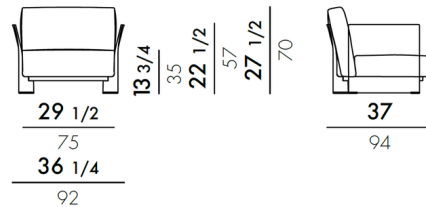

Shown in burgundy / hero white-burgundy

7051

Specifications

COLOR	Hero White-Burgundy
BODY FINISH	Burgundy
WATTAGE	N/A
DIMMER	N/A
DIMENSIONS	37.01"W x 27.56"H x 36.22"D
BULB	N/A

CLICK TO VIEW PRODUCT

Notes: