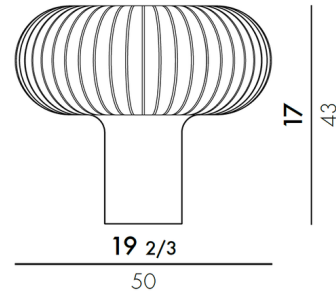

### Specifications

COLOR	N/A
BODY FINISH	Sky Blue
WATTAGE	11W
DIMMER	Included
DIMENSIONS	19.69"W x 16.93"H
BULB NOT INCLUDED	1 x A19/Medium (E26)/11W/120V LED

CLICK TO VIEW PRODUCT

Notes: