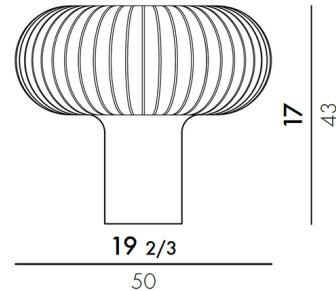

### Specifications

COLOR	N/A
BODY FINISH	Sky Blue
WATTAGE	11W
DIMMER	Included
DIMENSIONS	19.69"W x 16.93"H
BULB NOT INCLUDED	1 x A19/Medium (E26)/11W/120V LED

CLICK TO VIEW PRODUCT

Notes: