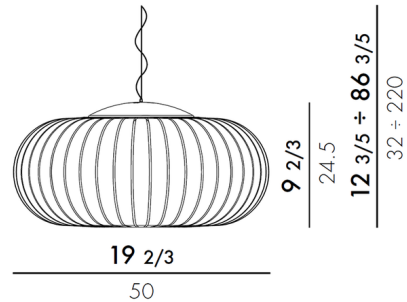

Description

The Teresa Frozen Pendant evokes the budding of delicate flowers, creating a luminous, modern piece. Softly frosted strips are bent to form the oval lantern shade. Choose from an array of hues to match any space. Hang solo over a dining table or cluster in groups for dramatic effect.

Shown in sage

9166

Specifications

COLOR	N/A
BODY FINISH	Sage
WATTAGE	18W
DIMMER	N/A
DIMENSIONS	19.69"W x 9.65"H
BULB NOT INCLUDED	1 x A19/Medium (E26)/18W/120V LED

Technical Information

LAMP LIFE	20000 hours
-----------	-------------