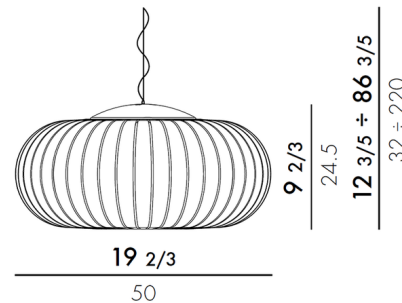

Description

The Teresa Pendant evokes the budding of delicate flowers, creating a luminous, modern piece. Vibrant strips are bent to form the oval lantern shade. Choose from an array of hues to match any space. Hang solo over a dining table or cluster in groups for dramatic effect.

Shown in burgundy

Specifications

COLOR	N/A
BODY FINISH	Burgundy
WATTAGE	18W
DIMMER	N/A
DIMENSIONS	19.69"W x 9.65"H
BULB NOT INCLUDED	1 x A19/Medium (E26)/18W/120V LED

Technical Information

LAMP LIFE	20000 hours
-----------	-------------