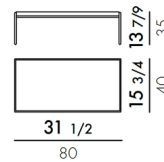

Lightology

lightology.com
866-954-4489
05-17-26

Project: _____

Company: _____

Location: _____ Fixture Type: _____

SPEC #: **KRL1547010**

Approved On: _____ Approved By: _____

Trays Low Table By Kartell

Description

Add minimalist flair to your home with the Trays Low Table. Available in an array of vibrant hues, this coffee table features a sturdy steel frame and ABS or PMMA top. Perfect for a modern den or living room.

Shown in blue

4422

4424

Specifications

COLOR	N/A
BODY FINISH	Blue
WATTAGE	N/A
DIMMER	N/A
DIMENSIONS	31.5"W x 13.78"H x 15.75"D
BULB	N/A

CLICK TO VIEW PRODUCT

Notes: