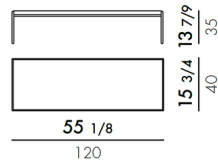

### Description

Add minimalist flair to your home with the Trays Low Table. Available in an array of vibrant hues, this coffee table features a sturdy steel frame and ABS or PMMA top. Perfect for a modern den or living room.

### Specifications

COLOR	N/A
BODY FINISH	Blue
WATTAGE	N/A
DIMMER	N/A
DIMENSIONS	31.5"W x 13.78"H x 15.75"D
BULB	N/A

CLICK TO VIEW PRODUCT

Notes: