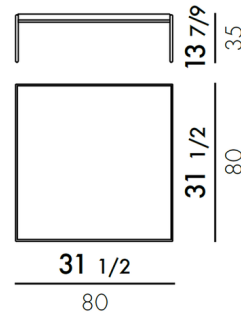

By Kartell

Description

Add minimalist flair to your home with the Trays Low Square Table. Available in an array of vibrant hues, this coffee table features a sturdy steel frame and ABS or PMMA top. Perfect for a modern den or living room.

Shown in gloss white

4423

Specifications

COLOR	N/A
BODY FINISH	Gloss White
WATTAGE	N/A
DIMMER	N/A
DIMENSIONS	31.5"W x 13.78"H x 31.5"D
BULB	N/A

CLICK TO VIEW PRODUCT

Notes: